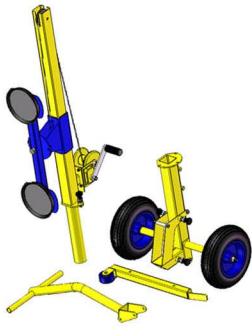

EXPRESS

The One Man Glass Lifter

- Perfect for one man
- Rotates plates up to 2440 long
- Travels over construction sites
- Optional stair climbing wheels
- Optional lifting cleats for windows
- Moves through doorways
- Assembles in minutes
- Moves inside lifts
- Lifts up to 100Kg (150Kg with two men)

Easy to assemble

Doorways - No Probs

Unload trucks & barrows

Rotates Glass

www.quattrolifts.com

Saving Time, Money & Injuries!

For a more info call Quattrolifts on 03 9375 2302