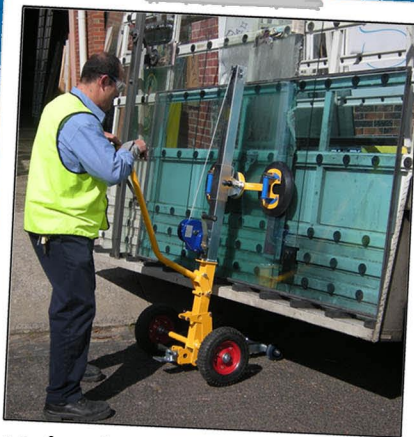

EXPRESS

The One Man Glass Lifter

- Perfect for one man
- Rotates plates up to 2440 long
- Travels over construction sites
- Optional stair climbing wheels
- Optional lifting cleats for windows
- Moves through doorways
- Assembles in minutes
- Moves inside lifts
- Lifts up to 100Kg (150Kg with two men)

Easy to assemble

Doorways - No Probs

Unload trucks & barrows

Rotates Glass

www.quattrolifts.com

Saving Time, Money & Injuries!

For a more info call Quattrolifts on 03 9375 2302